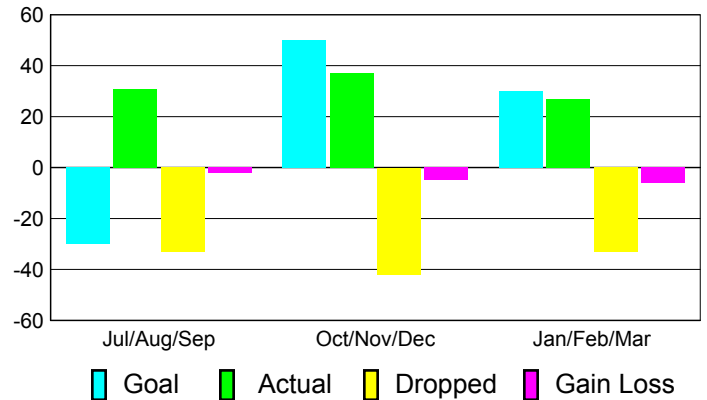

Membership Results 2010-2011

Goal, New, Dropped, Gain/Loss

Comparison of Membership Gain/Loss

Current Year Compared to the Previous Year