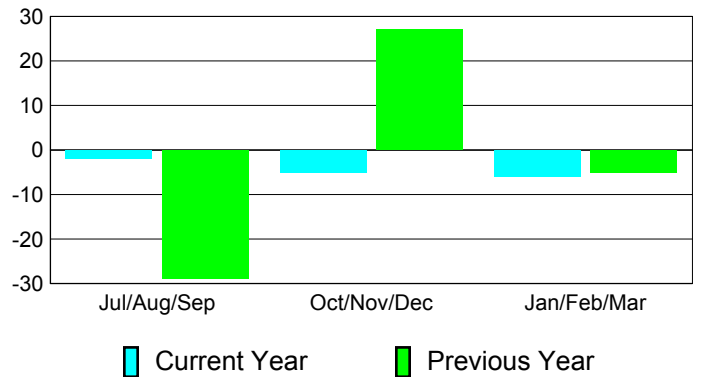

**Membership Results
2010-2011**

**Membership
2009-2010**

Month	Net Memb Goal	Actual New Memb	Actual Dropped Memb	Gain/Loss of Memb	Gain/Loss of Memb
Jul/Aug/Sep	-30	31	-33	-2	-29
Oct/Nov/Dec	50	37	-42	-5	27
Jan/Feb/Mar	30	27	-33	-6	-5
Totals	50	95	-108	-13	-7

Membership Results 2010-2011

Goal, New, Dropped, Gain/Loss

Comparison of Membership Gain/Loss

Current Year Compared to the Previous Year

Gender Comparison 2010-2011

Jul/Aug/Sep

Oct/Nov/Dec

Jan/Feb/Mar